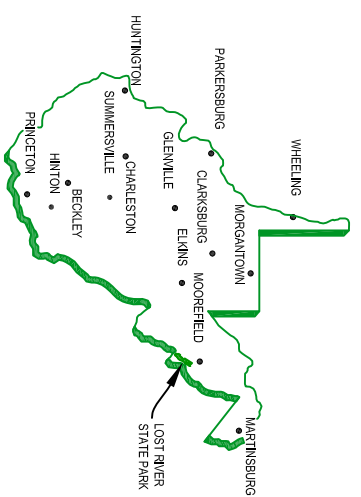

# Lost River State Park

## Park Map and Trails

PARK AREA = 3,712 ACRES

# Lost River State Park

321 Park Drive, Mathias, WV 26812, (304) 897-5372, [www.lostriversp.com](http://www.lostriversp.com)