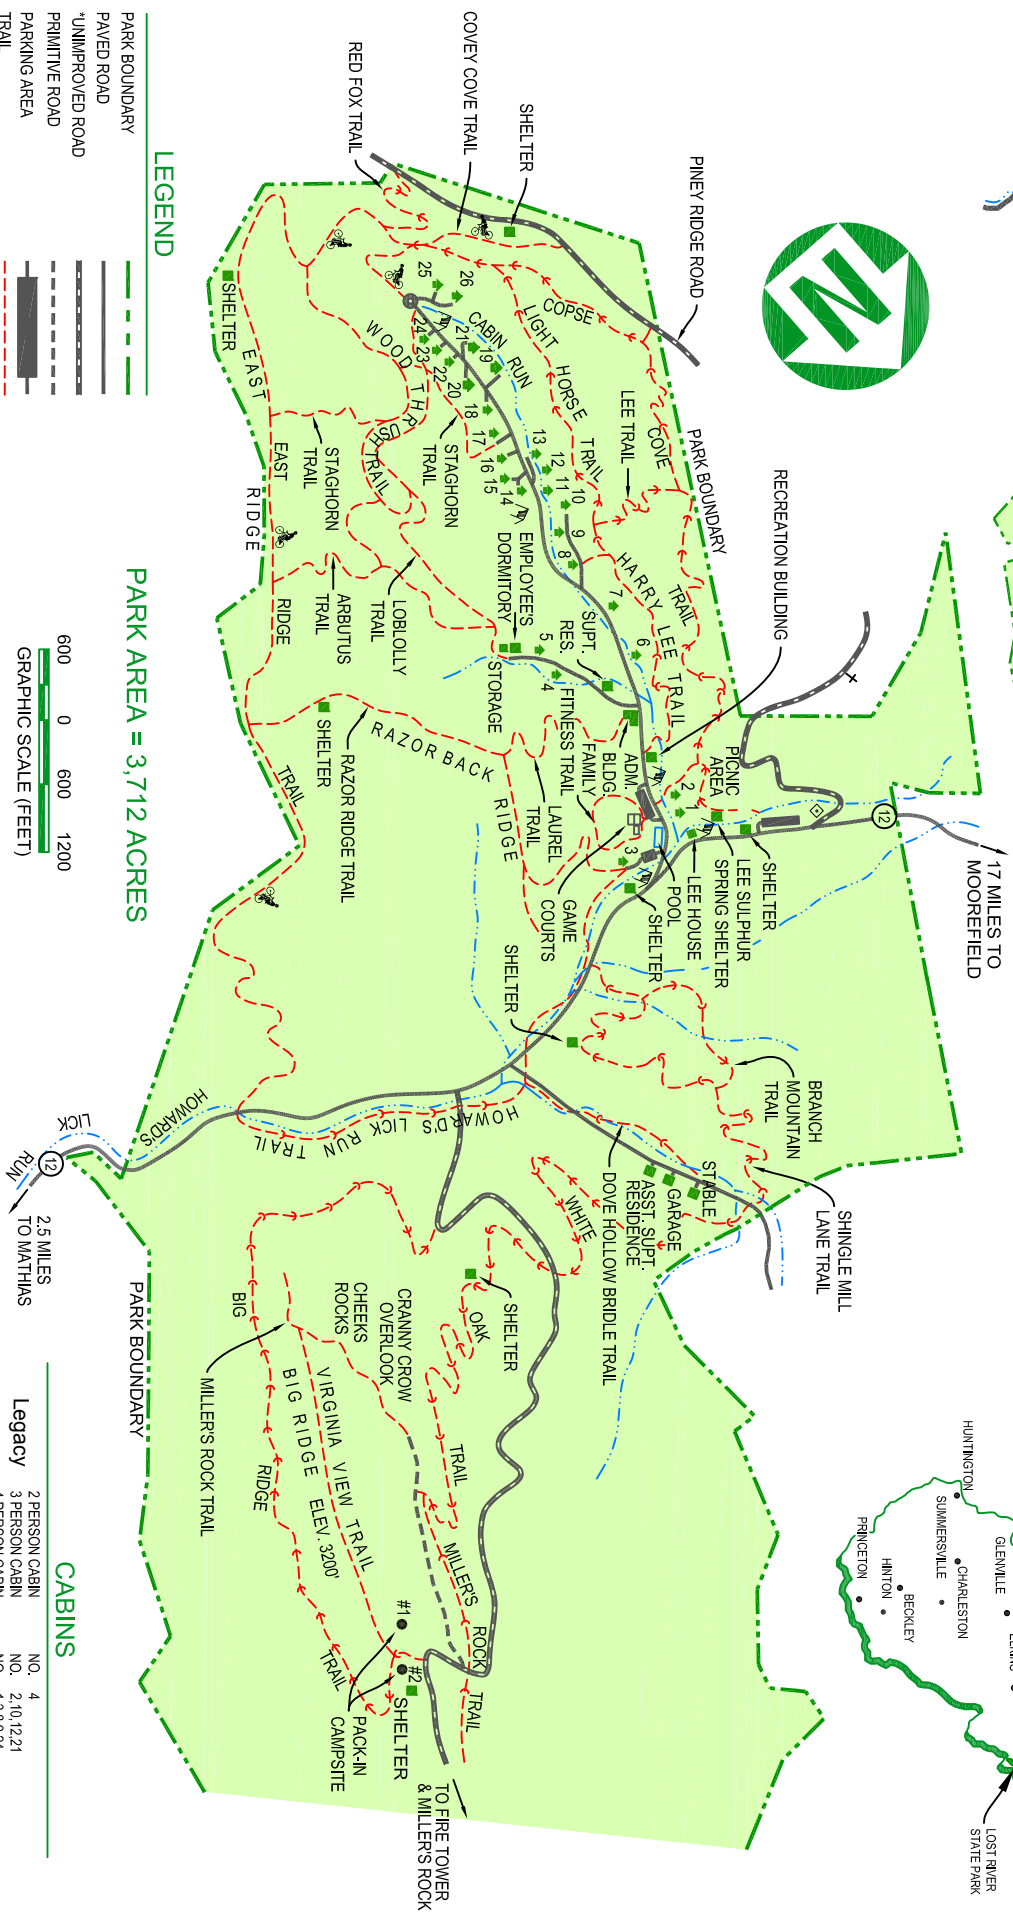

# Lost River State Park

## Park Map and Trails

### LEGEND

- PARK BOUNDARY
- PAVED ROAD
- \*UNIMPROVED ROAD
- PRIMITIVE ROAD
- PARKING AREA
- TRAIL
- HORSEBACK RIDING TRAIL
- CABIN
- STREAM
- PLAYGROUND
- BALL FIELD
- MOUNTAIN BIKE TRAIL
- GATE
- CEMETERY

PARK AREA = 3,712 ACRES