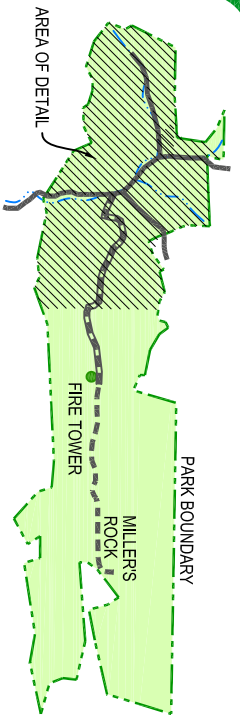

# Lost River State Park

## Park Map and Trails

### LEGEND

- PARK BOUNDARY
- PAVED ROAD
- \*UNIMPROVED ROAD
- PRIMITIVE ROAD
- PARKING AREA
- TRAIL
- HORSEBACK RIDING TRAIL
- CABIN
- STREAM
- PLAYGROUND
- BALL FIELD
- MOUNTAIN BIKE TRAIL
- GATE
- CEMETERY

PARK AREA = 3,712 ACRES